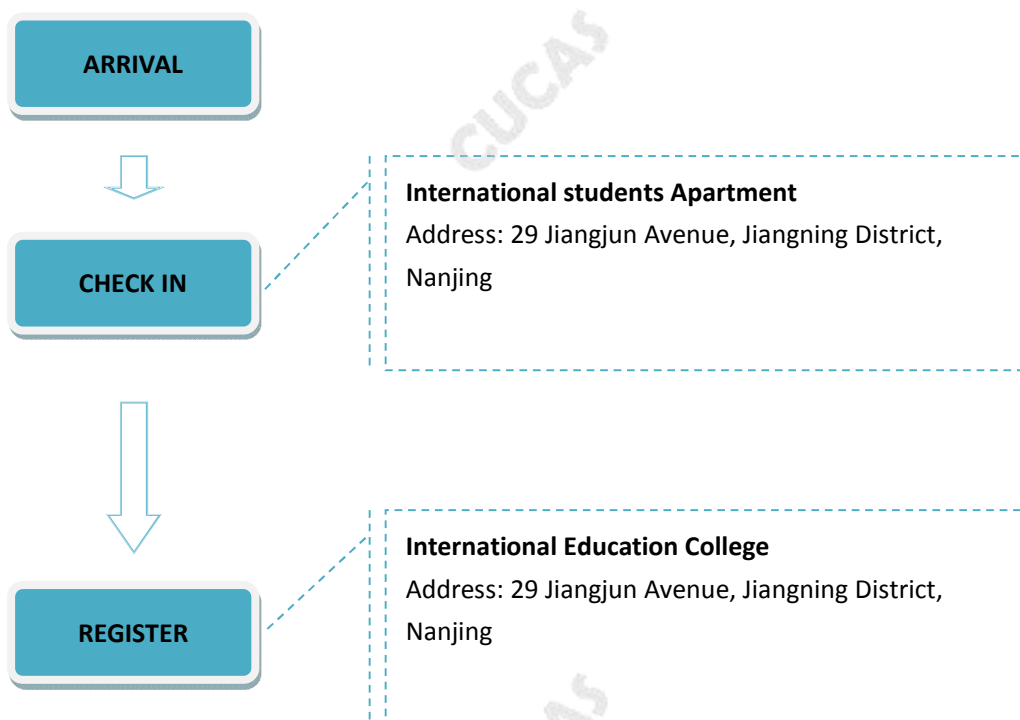

Nanjing University of Aeronautics and Astronautics

■ CHECK IN INFORMATION

DATE/PERIOD: **Registration dates indicated on the admission notice**

Check in before the registration date/period? - **Allowed(at most one week)**

- 24 hrs on duty? - **Yes**

■ AFTER ARRIVAL

■ HOTELS AROUND THE CAMPUS

eLong.com—the biggest online hotel booking website in China

English service is available.

■ OTHER REMINDERS

Temporary Residence

Students live off campus must get a Registration Form of Temporary Residence within 24 hours at the local police station, but if you settle down in a hotel, you don't have to do so.